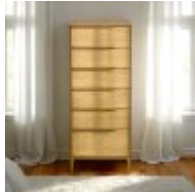

**Ercol Rimini 6
Drawer Tall Chest**

Width: 59cm Height:
142cm Depth: 46cm