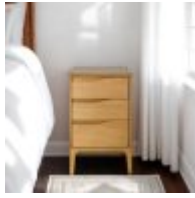

# Haskins

FAMILY FURNISHERS SINCE 1930

**Ercol Rimini**

Made in light oak, Rimini exudes elegance with its clean lines, gentle curves and subtle cut-out detailing. The chamfered planked headboard makes a real statement, and is perfect for a modern bedroom.

**Ercol Rimini 3  
Drawer Bedside  
Cabinet**

Width: 47cm Height:  
61cm Depth: 46cm

**Ercol Rimini  
Compact Bedside  
Cabinet**

Width: 33cm Height:  
61cm Depth: 32cm

**Ercol Rimini King  
Bed**

Width: 159cm Height:  
110cm Depth: 210cm

**Ercol Rimini Double  
Bed**

Width: 144cm Height:  
110cm Depth: 200cm

**Ercol Rimini Super  
King Bed**

**Ercol Rimini 2 Door  
Wardrobe**

Width: 115cm Height:  
195cm Depth: 60cm

**Ercol Rimini 4  
Drawer Low Wide  
Chest**