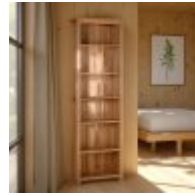

**Balmoral Medium Bench 104Cm**

**Balmoral 3ft Narrow Bookcase**

Width: 63cm Height: 107.5cm Depth: 30.5cm

**Balmoral 6ft Bookcase**

Width: 96cm Height: 200cm Depth: 30.5cm

**Balmoral 6ft Narrow Bookcase**

Width: 63cm Height: 200cm Depth: 30.5cm

**Balmoral Arizona Chair Fabric Seat Pad**

**Balmoral Arizona Chair With Pu Seat Pad**

**Balmoral Ladder Back Chair With Pu Seat Pad**

**Balmoral Toulouse Chair With Pu Seat Pad**