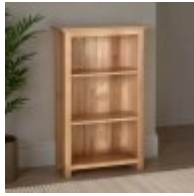

## H Collection Balmoral

Balmoral has a modern yet timeless design. Built with high quality in mind, this range has dovetailed drawers, oak backs and bases, panelled sides and sculptured tops.

Crafted using white oak, this range uses solid laminated oak throughout, with the exception of the dining tables, which feature engineered centre panels.

**Balmoral Medium Bench 104Cm**

**Balmoral 3ft Narrow Bookcase**

Width: 63cm Height: 107.5cm Depth: 30.5cm

**Balmoral 6ft Bookcase**

Width: 96cm Height: 200cm Depth: 30.5cm

**Balmoral 6ft Narrow Bookcase**