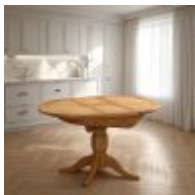

Balmoral Round Extending Pedestal Table