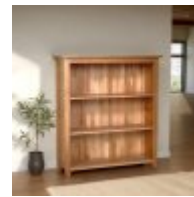

## H Collection Balmoral

Balmoral has a modern yet timeless design. Built with high quality in mind, this range has dovetailed drawers, oak backs and bases, panelled sides and sculptured tops.

Crafted using white oak, this range uses solid laminated oak throughout, with the exception of the dining tables, which feature engineered centre panels.

**Balmoral Small Sideboard**

Width: 83cm Height: 77cm Depth: 34cm

**Balmoral Corner Tv Unit**

**Balmoral Large Tv Unit**

**Balmoral Standard Tv Unit**

**Balmoral Square Drop-Leaf Table**

**Balmoral 3ft Dresser Base**

**Balmoral 3ft Bookcase**

**Balmoral 3ft Glass Dresser Top**

**Balmoral Cd Rack**

**Balmoral Cheval Mirror**

**Balmoral Corner Display Cabinet**

**Balmoral Display Cabinet**

Width: 85.5cm Height: 180cm Depth: 38cm