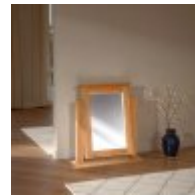

## H Collection Balmoral

Balmoral has a modern yet timeless design. Built with high quality in mind, this range has dovetailed drawers, oak backs and bases, panelled sides and sculptured tops.

Crafted using white oak, this range uses solid laminated oak throughout, with the exception of the dining tables, which feature engineered centre panels.

**Balmoral Small Sideboard**

Width: 83cm Height: 77cm Depth: 34cm

**Balmoral Corner Tv Unit**

**Balmoral Large Tv Unit**

**Balmoral Standard Tv Unit**

**Balmoral Square Drop-Leaf Table**

**Balmoral 3ft Dresser Base**

**Balmoral D/Table Stool**

**Balmoral 3inch Low Foot End Bed**

**Balmoral 4ft 6inch Low Foot End Bed**

**Balmoral 5ft Low Foot End Bed**

**New Oak Headboard**

**Balmoral Single D/Table Mirror**

**Balmoral 5ft Headboard**