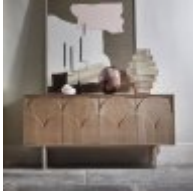

# Haskins

FAMILY FURNISHERS SINCE 1930

The Amalfi sideboard is full of tactile detail. Elegant detailing defines this beautiful yet practical piece and art deco influences are visible with the layered arches decorated on each of the four doors. Inside the two cupboards are adjustable shelves and doors open with push close mechanisms. This wooden sideboard can sit alongside any style of furniture and will make a true focal point.

**Ercol Amalfi Sideboard**

Width: 160cm Height: 80cm Depth: 40cm