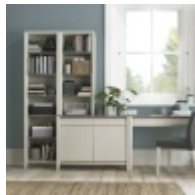

Bergen Grey Washed Oak & Soft Grey Wide Sideboard
Width: 153cm Height: 79cm Depth: 48cm

Bergen Grey Washed Oak & Soft Grey Corner Entertainment Unit
Width: 100cm Height: 53cm Depth: 41cm

Bergen Grey Washed Oak Soft Grey Entertainment Unit
Width: 122cm Height: 53cm Depth: 41cm

Bergen Grey Washed Low Slat Back Chair - Grey Bonded Leather (Pair)
Width: 48cm Height: 84cm Depth: 57cm

Bergen Grey Washed Low Slat Back Chair - Titanium Fabric (Pair)
Width: 48cm Height: 84cm Depth: 57cm

Bergen Grey Washed Oak & Soft Grey 2-4 Extension Table
Width: 115cm Height: 77cm Depth: 80cm

Bergen Grey Washed Oak & Soft Grey Filing Cabinet
Width: 51cm Height: 79cm Depth: 48cm

Bergen Grey Washed Oak & Soft Grey Narrow Top Unit
Width: 51cm Height: 121cm Depth: 32cm

Bergen Grey Washed Oak & Soft Grey Wide Top Unit
Width: 102cm Height: 122cm Depth: 32cm

Bergen Grey Washed Oak Soft Grey 4-6 Extension Table
Width: 170cm Height: 77cm Depth: 86cm

Bergen Grey Washed Slat Back Chair - Grey Bonded Leather (Pair)
Width: 48cm Height: 98cm Depth: 59cm