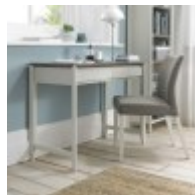

Bergen Grey Washed Oak & Soft Grey Wide Sideboard
Width: 153cm Height: 79cm Depth: 48cm

Bergen Grey Washed Oak & Soft Grey Corner Entertainment Unit
Width: 100cm Height: 53cm Depth: 41cm

Bergen Grey Washed Oak Soft Grey Entertainment Unit
Width: 122cm Height: 53cm Depth: 41cm

Bergen Grey Washed Oak & Soft Grey 2-4 Extension Table
Width: 115cm Height: 77cm Depth: 80cm

Bergen Grey Washed Oak & Soft Grey Filing Cabinet
Width: 51cm Height: 79cm Depth: 48cm

Bergen Grey Washed Oak & Soft Grey Narrow Top Unit
Width: 51cm Height: 121cm Depth: 32cm

Bergen Grey Washed Oak & Soft Grey Wide Top Unit
Width: 102cm Height: 122cm Depth: 32cm

Bergen Grey Washed Oak Soft Grey 4-6 Extension Table
Width: 170cm Height: 77cm Depth: 86cm

Bergen Grey Washed Slat Back Chair - Grey Bonded Leather (Pair)
Width: 48cm Height: 98cm Depth: 59cm

Bergen Grey Washed Slat Back Chair - Titanium Fabric (Pair)
Width: 48cm Height: 98cm Depth: 59cm

Bergen Grey Washed Upholstered Chair - Titanium Fabric (Pair)
Width: 48cm Height: 85cm Depth: 57cm

Bergen Grey Washed Oak & Soft Grey Corner Desk
Width: 128cm Height: 79cm Depth: 79cm