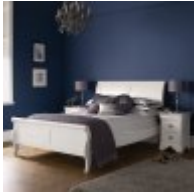

Haskins

FAMILY FURNISHERS SINCE 1930

Bentley Chantilly White Bedroom

The Chantilly White bedroom collection is crafted from white painted American beech solids and veneers and offers a contemporary update to classic French styling. Chantilly effortlessly combines a bold character with subtle attention to detail that results in a range that is, quite simply, beautiful. Intricate details such as a curved crest rail on the bed and bespoke shield handles contribute to the beauty of this range, while surprising features such as hidden drawers and soft-closing runners allow for a superior user experience. Chantilly is an exquisitely grand range that will add an opulent touch to any bedroom

**Chantilly White 1
Drawer Nightstand**
Width: 47cm Height:
64cm Depth: 42cm

**Chantilly White 2
Drawer Nightstand**
Width: 46cm Height:
65cm Depth: 42cm

**Chantilly White Stool
- Grey Fabric**
Width: 43cm Height:
50cm Depth: 43cm

**Chantilly White
Dressing Table**
Width: 124cm Height:
79cm Depth: 51cm

**Chantilly White
135cm Panel
Bedstead**
Width: 145cm Height:
119cm Depth: 219cm

**Chantilly White
150cm Panel
Bedstead**
Width: 158cm Height:
119cm Depth: 228cm

**Chantilly White
180cm Panel
Bedstead**
Width: 189cm Height:
119cm Depth: 228cm

**Chantilly White
Gallery Mirror**
Width: 99cm Height:
65cm Depth: 18cm

**Chantilly White
Double Wardrobe**
Width: 114cm Height:
200cm Depth: 63cm