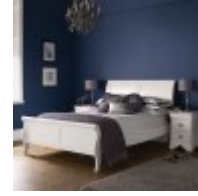

Haskins

FAMILY FURNISHERS SINCE 1930

Bentley Chantilly White Bedroom

The Chantilly White bedroom collection is crafted from white painted American beech solids and veneers and offers a contemporary update to classic French styling. Chantilly effortlessly combines a bold character with subtle attention to detail that results in a range that is, quite simply, beautiful. Intricate details such as a curved crest rail on the bed and bespoke shield handles contribute to the beauty of this range, while surprising features such as hidden drawers and soft-closing runners allow for a superior user experience. Chantilly is an exquisitely grand range that will add an opulent touch to any bedroom

**Chantilly White 1
Drawer Nightstand**
Width: 47cm Height:
64cm Depth: 42cm

**Chantilly White 2
Drawer Nightstand**
Width: 46cm Height:
65cm Depth: 42cm

**Chantilly White Stool
- Grey Fabric**
Width: 43cm Height:
50cm Depth: 43cm

**Chantilly White
Dressing Table**
Width: 124cm Height:
79cm Depth: 51cm

**Chantilly White
135cm Panel
Bedstead**
Width: 145cm Height:
119cm Depth: 219cm

**Chantilly White
150cm Panel
Bedstead**
Width: 158cm Height:
119cm Depth: 228cm

**Chantilly White
180cm Panel
Bedstead**
Width: 189cm Height:
119cm Depth: 228cm

**Chantilly White
Gallery Mirror**
Width: 99cm Height:
65cm Depth: 18cm

**Chantilly White
Double Wardrobe**
Width: 114cm Height:
200cm Depth: 63cm