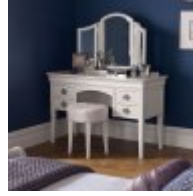

Haskins

FAMILY FURNISHERS SINCE 1930

Bentley Chantilly White Bedroom

The Chantilly White bedroom collection is crafted from white painted American beech solids and veneers and offers a contemporary update to classic French styling. Chantilly effortlessly combines a bold character with subtle attention to detail that results in a range that is, quite simply, beautiful. Intricate details such as a curved crest rail on the bed and bespoke shield handles contribute to the beauty of this range, while surprising features such as hidden drawers and soft-closing runners allow for a superior user experience. Chantilly is an exquisitely grand range that will add an opulent touch to any bedroom

**Chantilly White
Dressing Table**
Width: 124cm Height:
79cm Depth: 51cm

**Chantilly White
135cm Panel
Bedstead**
Width: 145cm Height:
119cm Depth: 219cm

**Chantilly White
150cm Panel
Bedstead**
Width: 158cm Height:
119cm Depth: 228cm

**Chantilly White
180cm Panel
Bedstead**
Width: 189cm Height:
119cm Depth: 228cm

**Chantilly White
Gallery Mirror**
Width: 99cm Height:
65cm Depth: 18cm

**Chantilly White
Double Wardrobe**
Width: 114cm Height:
200cm Depth: 63cm