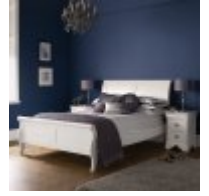

Haskins

FAMILY FURNISHERS SINCE 1930

Bentley Chantilly White Bedroom

The Chantilly White bedroom collection is crafted from white painted American beech solids and veneers and offers a contemporary update to classic French styling. Chantilly effortlessly combines a bold character with subtle attention to detail that results in a range that is, quite simply, beautiful. Intricate details such as a curved crest rail on the bed and bespoke shield handles contribute to the beauty of this range, while surprising features such as hidden drawers and soft-closing runners allow for a superior user experience. Chantilly is an exquisitely grand range that will add an opulent touch to any bedroom

**Chantilly White 1
Drawer Nightstand**
Width: 47cm Height:
64cm Depth: 42cm

**Chantilly White 2
Drawer Nightstand**
Width: 46cm Height:
65cm Depth: 42cm

**Chantilly White Stool
- Grey Fabric**
Width: 43cm Height:
50cm Depth: 43cm

**Chantilly White
Dressing Table**
Width: 124cm Height:
79cm Depth: 51cm

**Chantilly White
135cm Panel
Bedstead**
Width: 145cm Height:
119cm Depth: 219cm

**Chantilly White
150cm Panel
Bedstead**
Width: 158cm Height:
119cm Depth: 228cm

**Chantilly White
180cm Panel
Bedstead**
Width: 189cm Height:
119cm Depth: 228cm

**Chantilly White
Gallery Mirror**
Width: 99cm Height:
65cm Depth: 18cm

**Chantilly White
Double Wardrobe**
Width: 114cm Height:
200cm Depth: 63cm