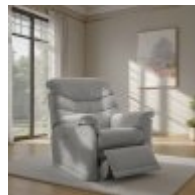

G Plan Malvern Recliner Chair in Fabric

Width: 94cm Height: 106.4cm
Depth: 96.5cm