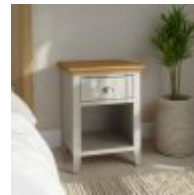

Width: 54cm Height: 52cm Depth: 18cm

Hampstead Two Tone Vanity Mirror

Width: 54cm Height: 52cm Depth: 18cm

Hampstead Soft Grey and Pale Oak 135cm Headboard

Width: 150cm Height: 116cm Depth: 9cm

Hampstead Two Tone 135cm Headboard

Width: 150cm Height: 116cm Depth: 9cm

Hampstead Soft Grey and Pale Oak Double Wardrobe

Width: 97cm Height: 195cm Depth: 58cm

Hampstead Two Tone Double Wardrobe

Width: 97cm Height: 195cm Depth: 58cm

Hampstead Soft Grey and Pale Oak 1 Drawer Nightstand

Width: 46cm Height: 61cm Depth: 42cm

Hampstead Soft Grey and Pale Oak 3 Drawer Nightstand

Width: 46cm Height: 67cm Depth: 42cm

Hampstead Two Tone 1 Drawer Nightstand

Width: 46cm Height: 61cm Depth: 42cm

Hampstead Two Tone 3 Drawer Nightstand