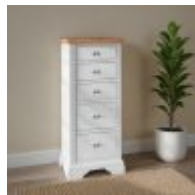

Width: 164cm Height: 111cm Depth: 214cm

Hampstead Two Tone 135cm Bedstead

Width: 151cm Height: 111cm Depth: 205cm

Hampstead Two Tone 150cm Bedstead

Width: 164cm Height: 111cm Depth: 214cm

Hampstead Soft Grey and Pale Oak Vanity Mirror

Width: 54cm Height: 52cm Depth: 18cm

Hampstead Two Tone Vanity Mirror

Width: 54cm Height: 52cm Depth: 18cm

Hampstead Soft Grey and Pale Oak 135cm Headboard

Width: 150cm Height: 116cm Depth: 9cm

Hampstead Two Tone 135cm Headboard

Width: 46cm Height: 61cm Depth: 42cm

Hampstead Soft Grey and Pale Oak 3 Drawer Nightstand

Width: 46cm Height: 67cm Depth: 42cm

Hampstead Two Tone 1 Drawer Nightstand

Width: 46cm Height: 61cm Depth: 42cm

Hampstead Two Tone 3 Drawer Nightstand

Width: 46cm Height: 67cm Depth: 42cm

Hampstead Soft Grey and Pale Oak 5 Drawer Tall Chest

Width: 57cm Height: 126cm Depth: 48cm

Hampstead Two Tone 3+4 Drawer Chest

Width: 138cm Height: 90cm Depth: 48cm

Hampstead Two Tone 5 Drawer Tall Chest