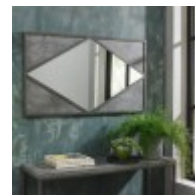

Haskins

FAMILY FURNISHERS SINCE 1930

Bentley Renzo Occasionals

A striking design, Renzo combines stunning zinc effect laminate tops and dark grey powder coated metal frames to create a range that is contemporary in aesthetic and bold in style. Geometric forms and clean lines are paired with materials that give this range an industrial edge, perfect for any modern setting.

Renzo Zinc Dark Grey Coffee Table
Width: 114cm Height: 43cm Depth: 60cm

Renzo Zinc Dark Grey Console Table
Width: 116cm Height: 77cm Depth: 37cm

Renzo Zinc Dark Grey Narrow Console Table
Width: 90cm Height: 76cm Depth: 32cm

Renzo Zinc Dark Grey Nest of Lamp Tables
Width: 45cm Height: 50cm Depth: 45cm

Renzo Zinc Dark Grey Side Table
Width: 45cm Height: 50cm Depth: 45cm

Renzo Zinc Dark Grey Landscape Wall Mirror
Width: 110cm Height: 2cm Depth: 63cm

Renzo Zinc Dark Grey Wall Mirror
Width: 63cm Height: 2cm Depth: 63cm

Renzo Zinc Dark Grey Sofa Table
Width: 46cm Height: 60cm Depth: 25cm