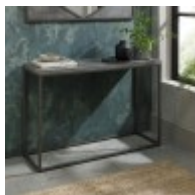

Haskins

FAMILY FURNISHERS SINCE 1930

Bentley Renzo Occasionals

A striking design, Renzo combines stunning zinc effect laminate tops and dark grey powder coated metal frames to create a range that is contemporary in aesthetic and bold in style. Geometric forms and clean lines are paired with materials that give this range an industrial edge, perfect for any modern setting.

Renzo Zinc Dark Grey Coffee Table
Width: 114cm Height: 43cm Depth: 60cm

Renzo Zinc Dark Grey Console Table
Width: 116cm Height: 77cm Depth: 37cm

Renzo Zinc Dark Grey Narrow Console Table
Width: 90cm Height: 76cm Depth: 32cm

Renzo Zinc Dark Grey Nest of Lamp Tables
Width: 45cm Height: 50cm Depth: 45cm

Renzo Zinc Dark Grey Side Table
Width: 45cm Height: 50cm Depth: 45cm

Renzo Zinc Dark Grey Landscape Wall Mirror
Width: 110cm Height: 2cm Depth: 63cm

Renzo Zinc Dark Grey Wall Mirror
Width: 63cm Height: 2cm Depth: 63cm

Renzo Zinc Dark Grey Sofa Table
Width: 46cm Height: 60cm Depth: 25cm