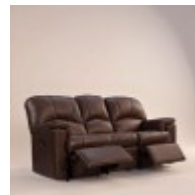

G Plan Chloe 3 Seater Recliner in Fabric
Width: 212.1cm
Height: 105.4cm
Depth: 100.3cm

G Plan Chloe 3 Seater Sofa in Fabric
Width: 212.1cm
Height: 105.4cm
Depth: 100.3cm

G Plan Chloe Recliner Chair in Fabric
Width: 100.3cm
Height: 105.4cm
Depth: 100.3cm

G Plan Chloe Recliner Chair in Leather
Width: 100.3cm
Height: 105.4cm
Depth: 100.3cm

G Plan Chloe Small Recliner Chair in Fabric
Width: 87.6cm Height: 101.6cm Depth: 100.3cm

G Plan Chloe Small Recliner Chair in Leather
Width: 87.6cm Height: 101.6cm Depth: 100.3cm

G Plan Chloe 2 Seater Double Recliner in Leather
Width: 162.6cm
Height: 105.4cm
Depth: 100.3cm

G Plan Chloe 2 Seater Recliner in Leather
Width: 162.6cm
Height: 105.4cm
Depth: 100.3cm

G Plan Chloe 2 Seater Sofa in Leather
Width: 162.6cm
Height: 105.4cm
Depth: 100.3cm

G Plan Chloe 3 Seater Double Recliner in Leather
Width: 212.1cm
Height: 105.4cm
Depth: 100.3cm

G Plan Chloe 3 Seater Recliner in Leather
Width: 212.1cm
Height: 105.4cm
Depth: 100.3cm

G Plan Chloe 3 Seater Sofa in Leather
Width: 212.1cm
Height: 105.4cm
Depth: 100.3cm