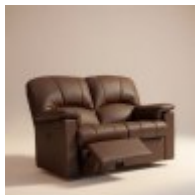

G Plan Chloe 3 Seater Recliner in Fabric
Width: 212.1cm
Height: 105.4cm
Depth: 100.3cm

G Plan Chloe 3 Seater Sofa in Fabric
Width: 212.1cm
Height: 105.4cm
Depth: 100.3cm

G Plan Chloe Recliner Chair in Fabric
Width: 100.3cm
Height: 105.4cm
Depth: 100.3cm

G Plan Chloe Recliner Chair in Leather
Width: 100.3cm
Height: 105.4cm
Depth: 100.3cm

G Plan Chloe Small Recliner Chair in Fabric
Width: 87.6cm Height: 101.6cm Depth: 100.3cm

G Plan Chloe Small Recliner Chair in Leather
Width: 87.6cm Height: 101.6cm Depth: 100.3cm

G Plan Chloe 2 Seater Double Recliner in Leather
Width: 162.6cm
Height: 105.4cm
Depth: 100.3cm

G Plan Chloe 2 Seater Recliner in Leather
Width: 162.6cm
Height: 105.4cm
Depth: 100.3cm

G Plan Chloe 2 Seater Sofa in Leather
Width: 162.6cm
Height: 105.4cm
Depth: 100.3cm