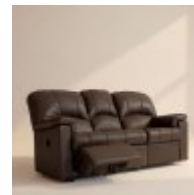

G Plan Chloe Recliner Chair in Leather
Width: 100.3cm
Height: 105.4cm
Depth: 100.3cm

G Plan Chloe Small Recliner Chair in Fabric
Width: 87.6cm Height: 101.6cm Depth: 100.3cm

G Plan Chloe Small Recliner Chair in Leather
Width: 87.6cm Height: 101.6cm Depth: 100.3cm

G Plan Chloe 2 Seater Double Recliner in Leather
Width: 162.6cm
Height: 105.4cm
Depth: 100.3cm

G Plan Chloe 2 Seater Recliner in Leather
Width: 162.6cm
Height: 105.4cm
Depth: 100.3cm

G Plan Chloe 2 Seater Sofa in Leather
Width: 162.6cm
Height: 105.4cm
Depth: 100.3cm

G Plan Chloe 3 Seater Double Recliner in Leather
Width: 212.1cm
Height: 105.4cm
Depth: 100.3cm

G Plan Chloe 3 Seater Recliner in Leather
Width: 212.1cm
Height: 105.4cm
Depth: 100.3cm

G Plan Chloe 3 Seater Sofa in Leather
Width: 212.1cm
Height: 105.4cm
Depth: 100.3cm