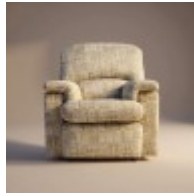

Haskins

FAMILY FURNISHERS SINCE 1930

G Plan Chloe

Chloe's distinctive high back and bull-nose seat cushions balance style with exceptional comfort. The high-quality tailoring and generously padded arms enhance feeling of wellbeing and relaxation. A shorter seat complements the back cushions to deliver a supportive upright sit. Choose from a range of beautiful fabrics and leathers to suit your style.

G Plan Chloe Small 2 Seater Sofa in Fabric
Width: 146.1cm
Height: 97.8cm Depth: 100.3cm

G Plan Chloe Small 2 Seater Sofa in Leather
Width: 146.1cm
Height: 97.8cm Depth: 100.3cm

G Plan Chloe Chair in Fabric
Width: 100.3cm
Height: 105.4cm
Depth: 100.3cm

G Plan Chloe Chair in Leather
Width: 100.3cm
Height: 105.4cm
Depth: 100.3cm

G Plan Chloe Small Chair in Fabric
Width: 87.6cm Height: 101.6cm Depth: 100.3cm

G Plan Chloe Small Chair in Leather
Width: 87.6cm Height: 101.6cm Depth: 100.3cm

G Plan Chloe Small 3 Seater Sofa in Fabric
Width: 190.5cm
Height: 97.8cm Depth: 100.3cm

G Plan Chloe Small 3 Seater Sofa in Leather
Width: 190.5cm
Height: 97.8cm Depth: 100.3cm

G Plan Chloe 2 Seater Double Recliner in Fabric
Width: 162.6cm
Height: 105.4cm
Depth: 100.3cm