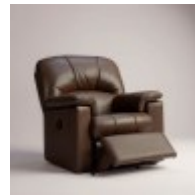

G Plan Chloe Small 3 Seater Sofa in Fabric
Width: 190.5cm
Height: 97.8cm Depth: 100.3cm

G Plan Chloe Small 3 Seater Sofa in Leather
Width: 190.5cm
Height: 97.8cm Depth: 100.3cm

G Plan Chloe 2 Seater Double Recliner in Fabric
Width: 162.6cm
Height: 105.4cm
Depth: 100.3cm

G Plan Chloe 2 Seater Recliner in Fabric
Width: 162.6cm
Height: 105.4cm
Depth: 100.3cm

G Plan Chloe 2 Seater Sofa in Fabric
Width: 162.6cm
Height: 105.4cm
Depth: 100.3cm

G Plan Chloe 3 Seater Double Recliner in Fabric
Width: 212.1cm
Height: 105.4cm
Depth: 100.3cm

G Plan Chloe 3 Seater Recliner in Fabric
Width: 212.1cm
Height: 105.4cm
Depth: 100.3cm

G Plan Chloe 3 Seater Sofa in Fabric
Width: 212.1cm
Height: 105.4cm
Depth: 100.3cm

G Plan Chloe Recliner Chair in Fabric
Width: 100.3cm
Height: 105.4cm
Depth: 100.3cm

G Plan Chloe Recliner Chair in Leather
Width: 100.3cm
Height: 105.4cm
Depth: 100.3cm

G Plan Chloe Small Recliner Chair in Fabric
Width: 87.6cm Height: 101.6cm Depth: 100.3cm

G Plan Chloe Small Recliner Chair in Leather
Width: 87.6cm Height: 101.6cm Depth: 100.3cm