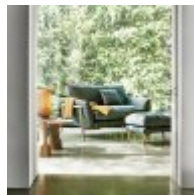

Ercol Forli Footstool in Fabric
Width: 80cm Height: 48cm Depth: 56cm