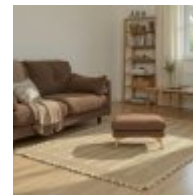

Ercol Forli Footstool in Leather
Width: 80cm Height: 48cm Depth: 56cm