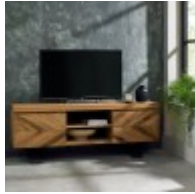

Haskins

FAMILY FURNISHERS SINCE 1930

Bentley Ellipse Rustic Oak Dining

Ellipse Rustic Oak showcases bold design with a combination of the natural lines of the elliptical and circular tables, paired with the geometrical & linear shapes of the cabinet, to create a compelling and slightly eclectic look. The striking saw cut rustic oak marquetry tops on the thick table tops and cabinet doors contrast beautifully against the large welded peppercorn powder coated metal bases, creating a range that successfully blends intricate craftsmanship and indulgently warm tones with an on trend industrial aesthetic. Each of these hand-crafted pattern tops and laminated rustic oak cabinet frames are wire brushed and distressed to give a rustic look and tactile feel, making the most of the beautiful and varied grain of oak. Generously proportioned dining chairs, styled with diamond stitch upholstery in a choice of luxurious dark grey fabric and old west vintage bonded leather, feature plush padded seats, gently flared backs and elegantly tapering legs, imbuing comfort and indulgence. Superior Blum soft close drawer runners add that final quality detail to a range that is sure to be a focal point in any space.

Ellipse Rustic Oak Large Coffee Table
Width: 130cm Height: 42cm Depth: 70cm

Ellipse Rustic Oak Open Display Unit
Width: 91cm Height: 196cm Depth: 39cm

Ellipse Rustic Oak Lamp Table
Width: 42cm Height: 59cm Depth: 42cm

Ellipse Rustic Oak Sofa Table
Width: 48cm Height: 59cm Depth: 26cm

Ellipse Rustic Oak Wide Sideboard
Width: 158cm Height: 86cm Depth: 46cm

Ellipse Rustic Oak Coffee Table
Width: 114cm Height: 43cm Depth: 61cm

Ellipse Rustic Oak Console Table
Width: 114cm Height: 77cm Depth: 35cm

Ellipse Rustic Oak Entertainment Unit
Width: 144cm Height: 55cm Depth: 41cm

Ellipse Rustic Oak Narrow Sideboard
Width: 110cm Height: 86cm Depth: 46cm