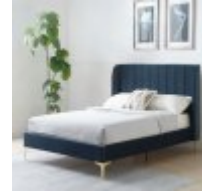

Haskins

FAMILY FURNISHERS SINCE 1930

Kyoto KY410 Avery

Avery Double Bed

Width: 154.5cm Height: 114cm Depth: 202cm

Avery King Size Bed

Width: 167.5cm Height: 114cm Depth: 202cm

Avery Super King Bed

Width: 197.5cm Height: 114cm Depth: 202cm