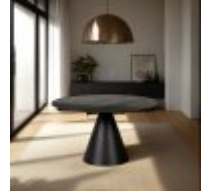

Haskins

FAMILY FURNISHERS SINCE 1930

Baker Furniture Sintered

Designed for modern living the sintered stone tables are available in White and Grey with a star shaped black powder coated metal leg. A swivel extending mechanism makes this table suitable for up to 8 people. Sintered stone tables are both durable and stylish and a versatile addition to any kitchen or dining room.

Sintered 140cm-200cm Extending Dining Table

Sintered 160cm-205cm Extending Nova Dining Table

Sintered 85cm -135cm Extending Round Dining Table