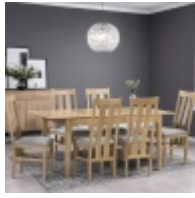

## H Collection Charlton

Crafted from solid oak and oak veneers, the Charlton Console Table features 1 drawer and a spacious shelf for storing your keys or winter warmers. This simple, yet stylish design is an ideal additional to any traditional living room with its soft edges and charming round silver knobs. Part of the Julian Bowen Charlton Dining & Occasional Collection.

**Charlton Dining Chair**

Width: 45cm Height: 101cm Depth: 58cm

**Charlton Coffee Table With 2 Drawers**

Width: 100cm Height: 50cm Depth: 50cm

**Charlton Extending Dining Table**

Width: 140cm Height: 78cm Depth: 90cm