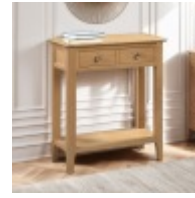

## H Collection Charlton

Crafted from solid oak and oak veneers, the Charlton Console Table features 1 drawer and a spacious shelf for storing your keys or winter warmers. This simple, yet stylish design is an ideal additional to any traditional living room with its soft edges and charming round silver knobs. Part of the Julian Bowen Charlton Dining & Occasional Collection.

**Charlton Dining Chair**

Width: 45cm Height: 101cm Depth: 58cm

**Charlton Coffee Table With 2 Drawers**

Width: 100cm Height: 50cm Depth: 50cm

**Charlton Extending Dining Table**

Width: 140cm Height: 78cm Depth: 90cm

**Charlton Sideboard**

Width: 135cm Height: 90cm Depth: 45cm

**Charlton Console Table**

Width: 70cm Height: 90cm Depth: 30cm

**Charlton Shoe Cupboard**

Width: 60cm Height: 94cm Depth: 36cm

**Charlton Nest Of 2 Tables**

Width: 49cm Height: 49cm Depth: 34cm