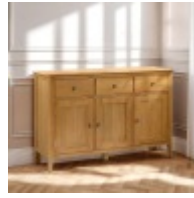

## H Collection Charlton

Crafted from solid oak and oak veneers, the Charlton Console Table features 1 drawer and a spacious shelf for storing your keys or winter warmers. This simple, yet stylish design is an ideal additional to any traditional living room with its soft edges and charming round silver knobs. Part of the Julian Bowen Charlton Dining & Occasional Collection.

**Charlton Dining Chair**

Width: 45cm Height: 101cm Depth: 58cm

**Charlton Coffee Table With 2 Drawers**

Width: 100cm Height: 50cm Depth: 50cm

**Charlton Extending Dining Table**

Width: 140cm Height: 78cm Depth: 90cm

**Charlton Sideboard**

Width: 135cm Height: 90cm Depth: 45cm

**Charlton Console Table**

Width: 70cm Height: 90cm Depth: 30cm

**Charlton Shoe Cupboard**

Width: 60cm Height: 94cm Depth: 36cm

**Charlton Nest Of 2 Tables**