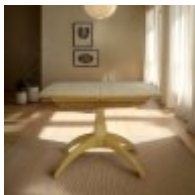

Ercol Windsor Small Extending Pedestal Table
Width: 149cm Height: 73cm Depth: 90cm